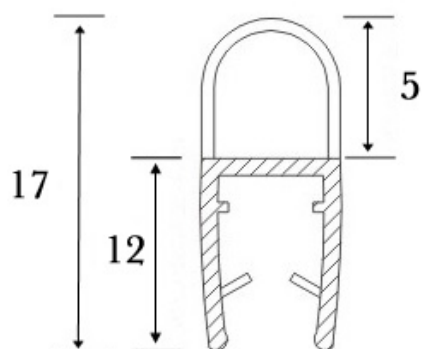

# PRODUCT SHEET

**Description:**

PVC Seal Glass To Floor, S-5715, 2,5 Mtr, F/8mm Glass ,With 5mm Lip

**Item number:**

15.22.325-0

| Units | Box | Carton | HS Code    | Barcode  |
|-------|-----|--------|------------|--|
| Pcs.  | 10  | 60     | 3925901000 |  |
|       |     |        |            | 5704866451222  |